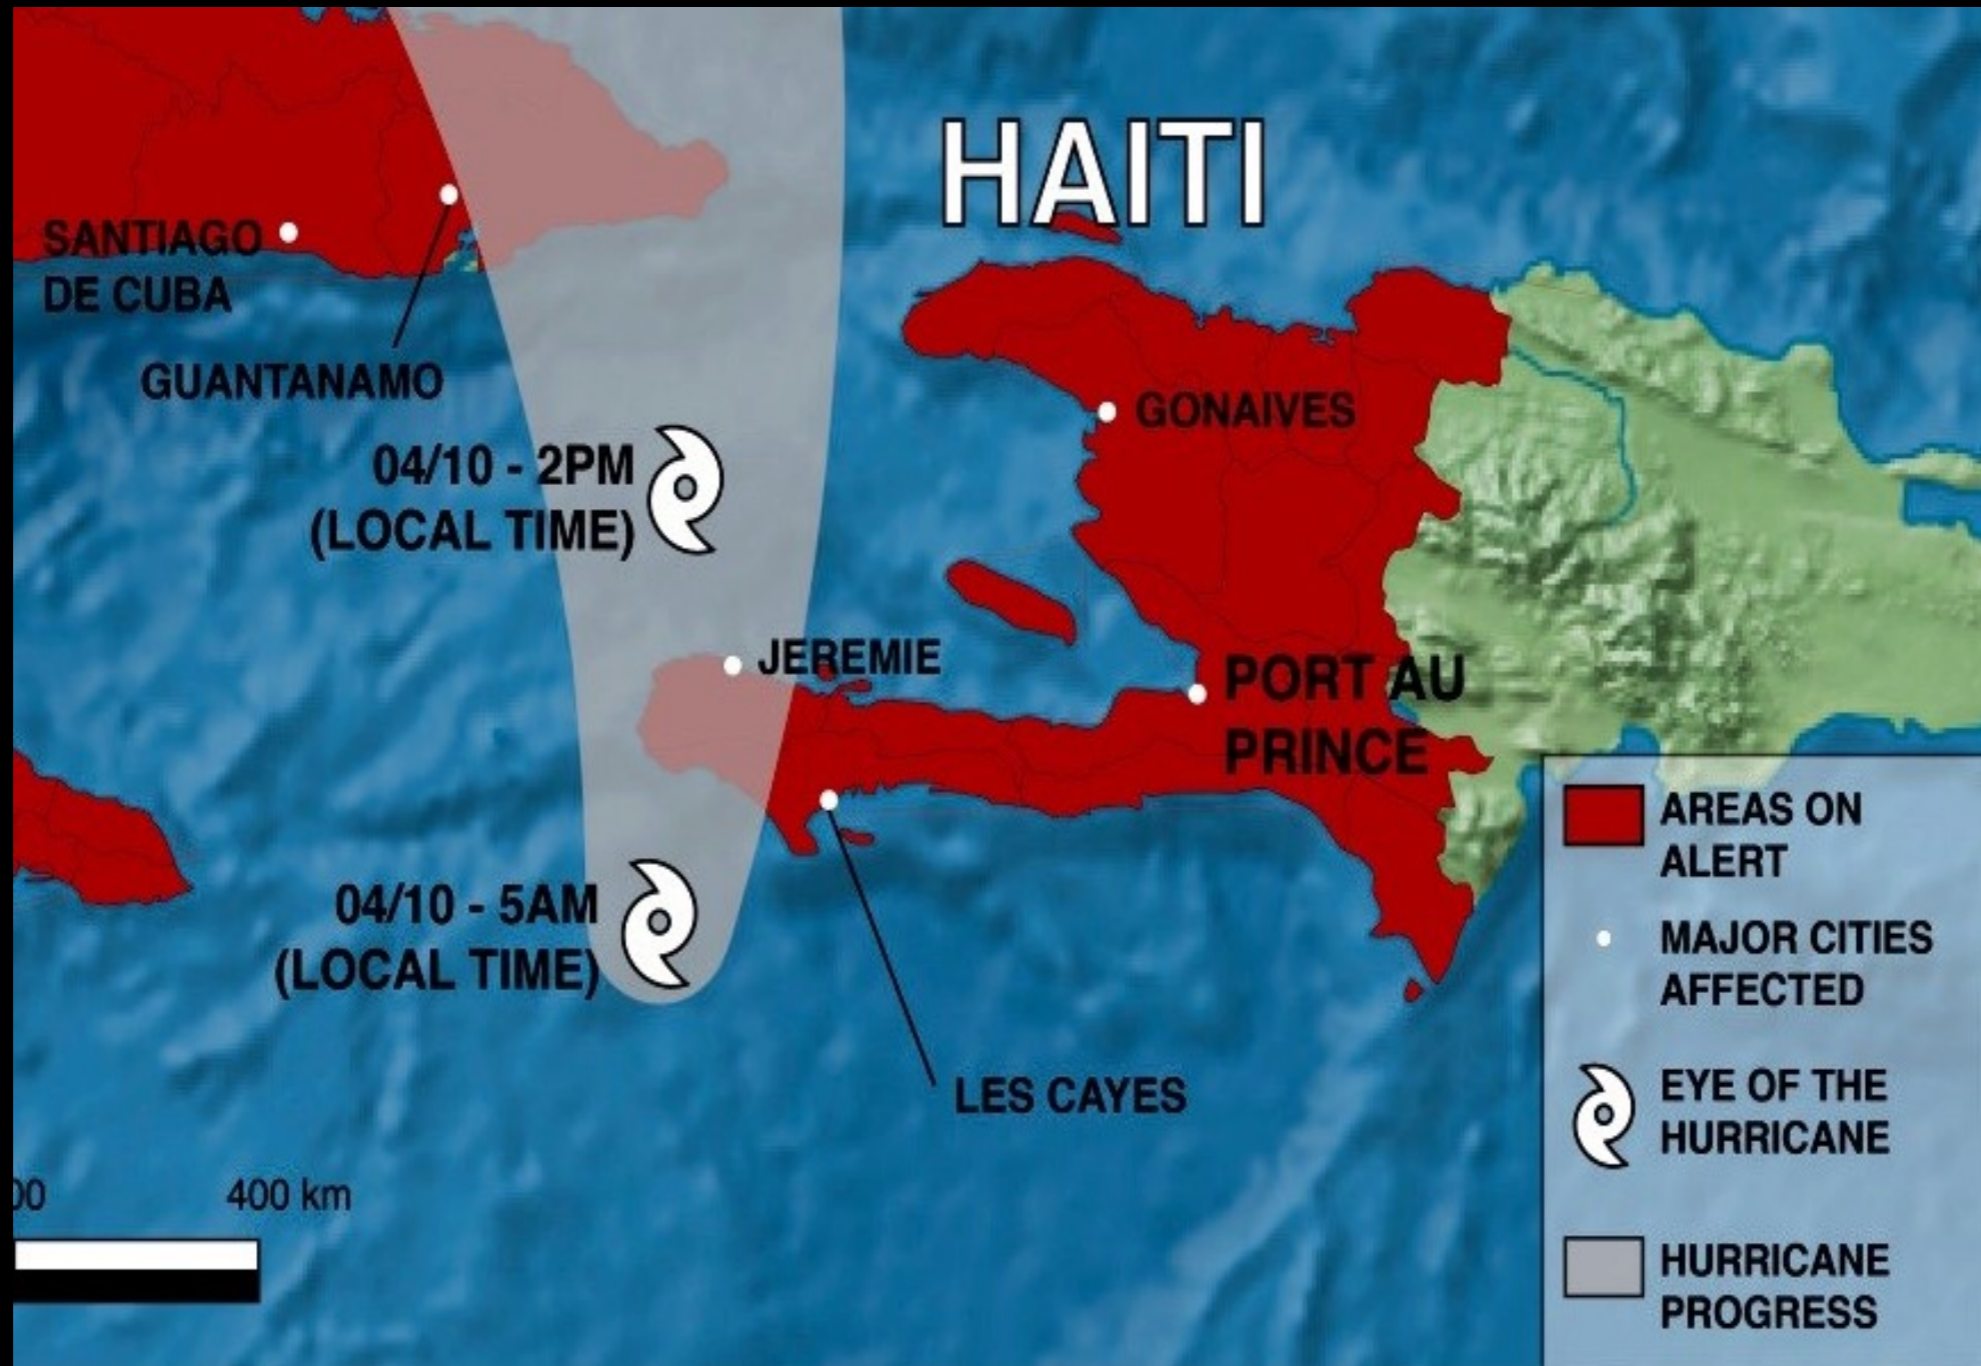

GO
LOVES
ME &
YOU

GO
LOVES
ME &
YOU

GO
LOVES
ME &
YOU

GO
LOVES
ME &
YOU

AL
DZ
BZ

Natural Disasters 2010 & 2016

January 2010, Magnitude 7.0 Earthquake

Hurricane Matthew, October 2016